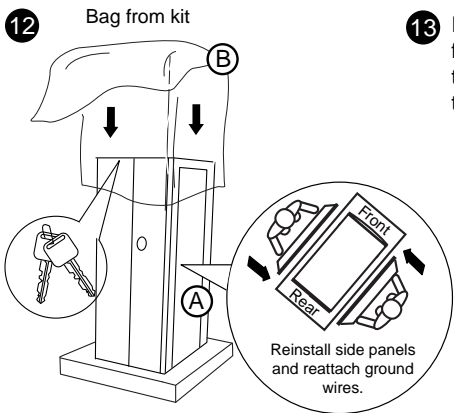

42U 1280 mm system cabinet relocation kit instructions

To reduce the risk of personal injury or equipment and data damage, only move the system cabinet when it is fully installed in the relocation packing crate, which includes a relocating ramp that you must unpack and attach.

Procedure continues on next page...

10

11

12

13

14

15

16