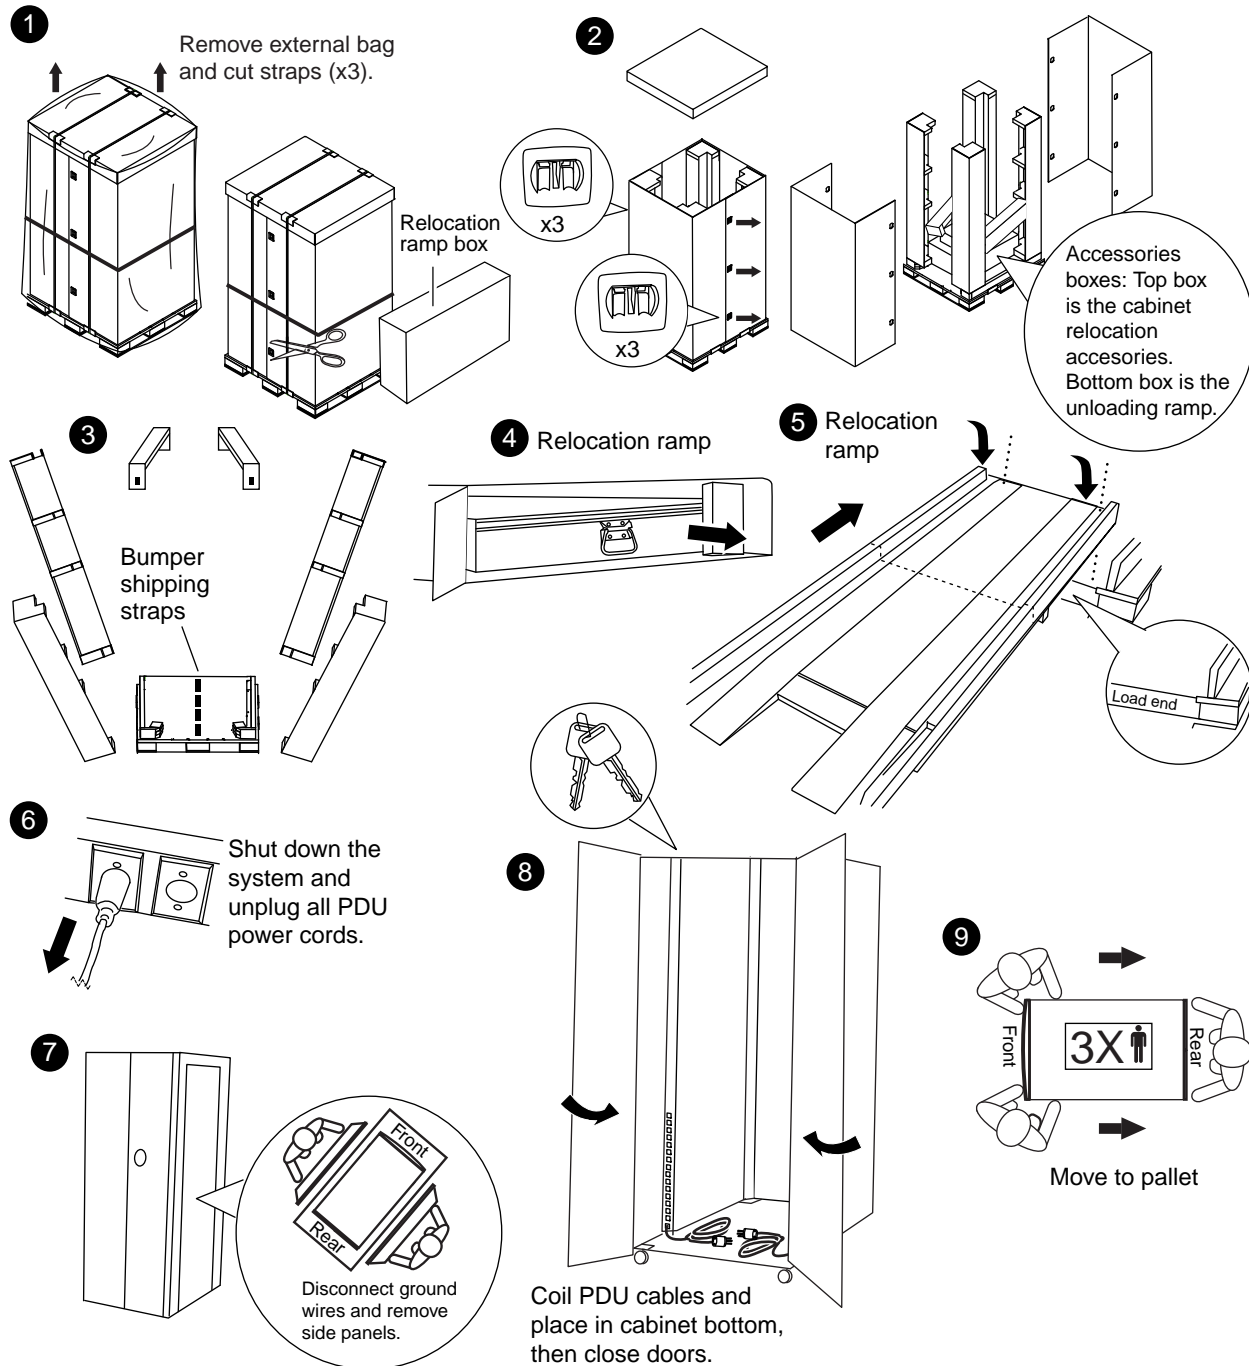

42U 1280 mm system cabinet relocation kit instructions

To reduce the risk of personal injury or equipment and data damage, only move the system cabinet when it is fully installed in the relocation packing crate, which includes a relocating ramp that you must unpack and attach.

Procedure continues on next page...

10

11

12

13

14

15

16